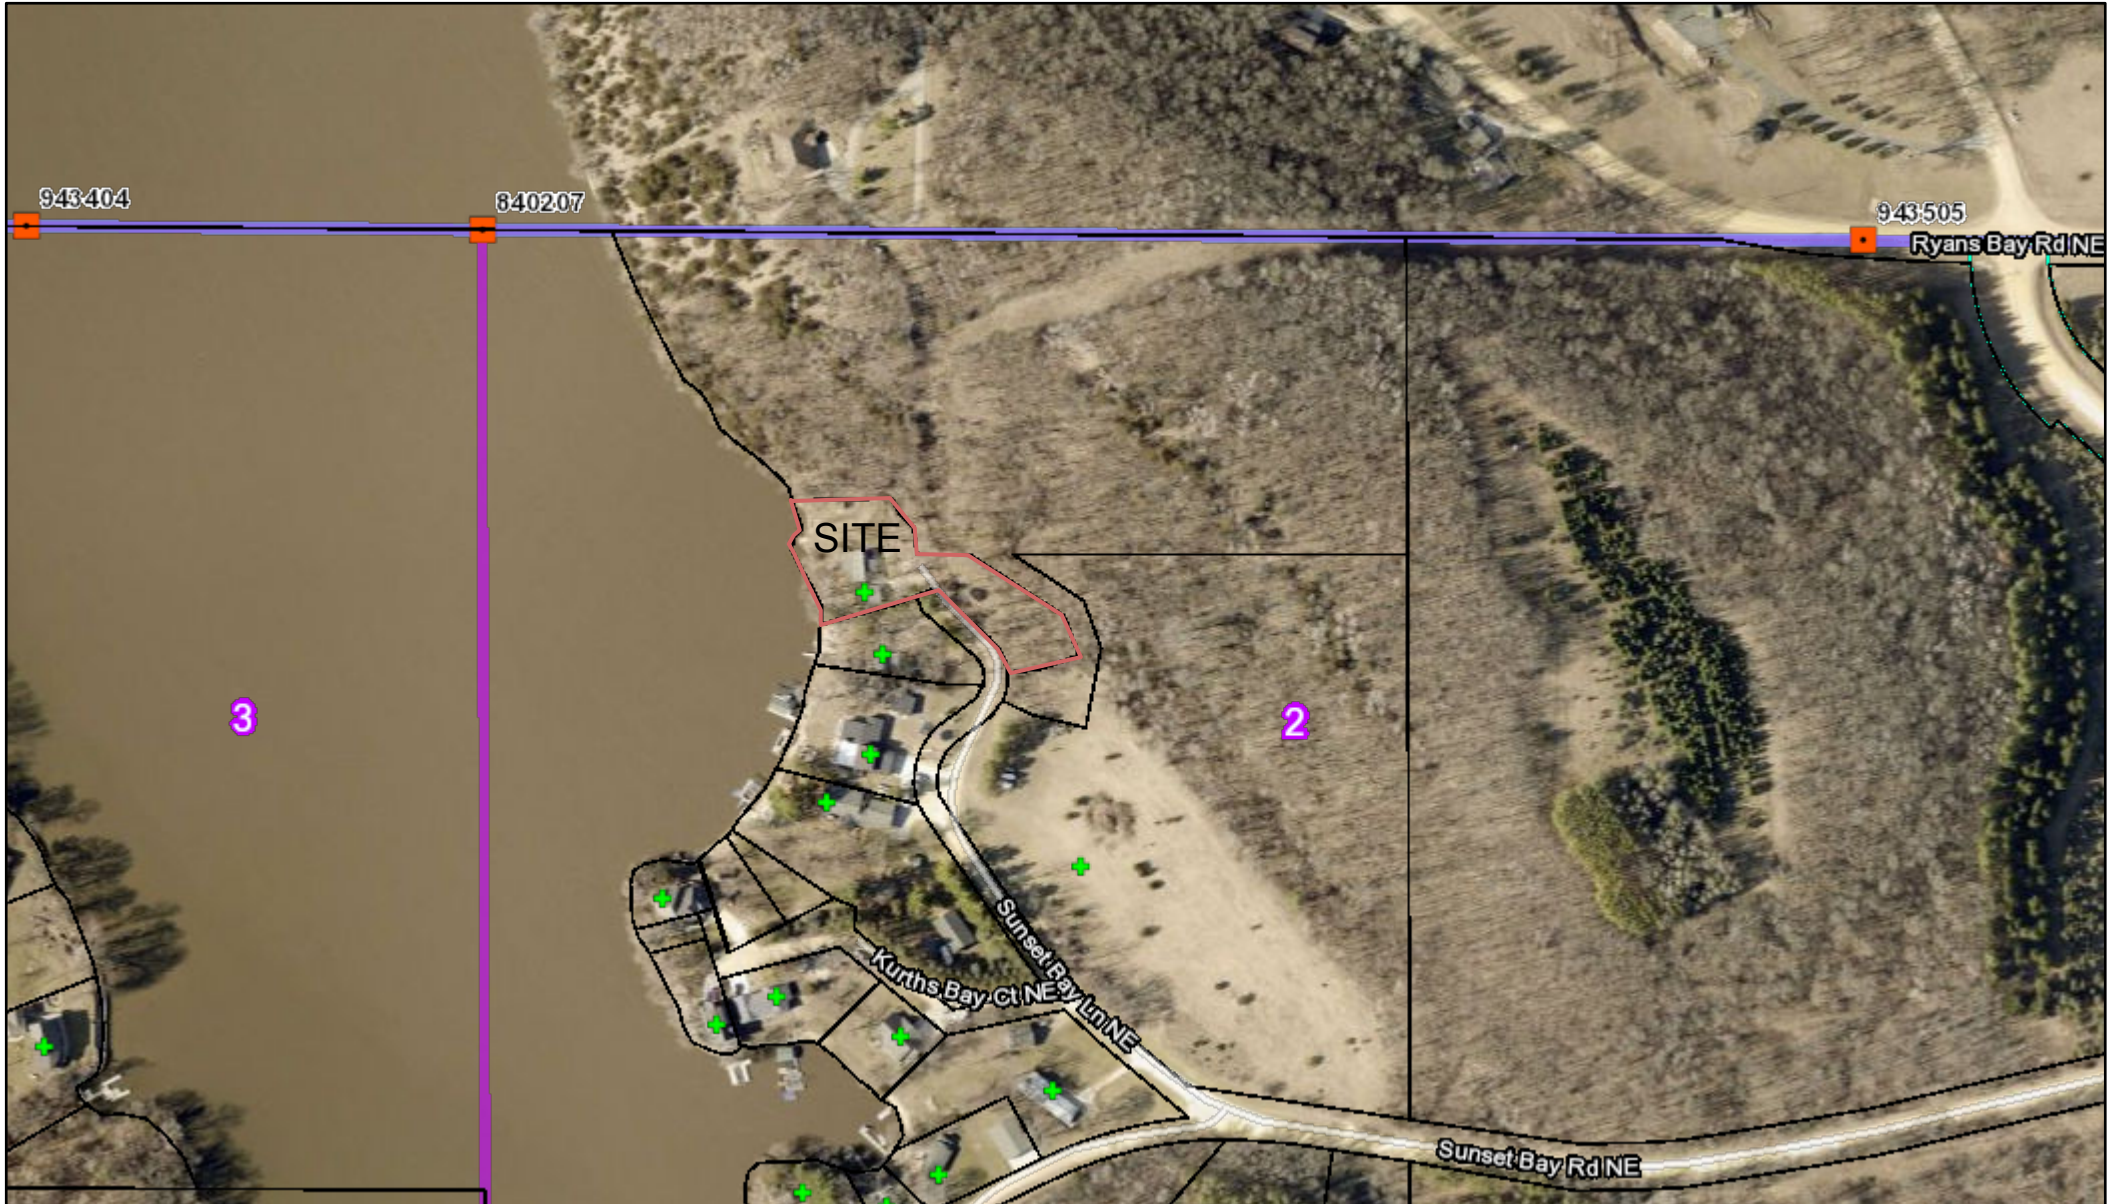

Site Location Map

12/12/2022, 3:51:51 PM

Centerlines

— <all other values>

— City Street

— County Road

Olmsted County, MN GIS Division and Olmsted County, MN Property Records and Licensing., Sources: Esri, HERE, Garmin, Intermap, increment P Corp., GEBCO, USGS, FAO, NPS, NRCAN, GeoBase, IGN, Kadaster NL, Ordnance Survey, Esri Japan, METI, Esri China (Hong Kong), (c) OpenStreetMap